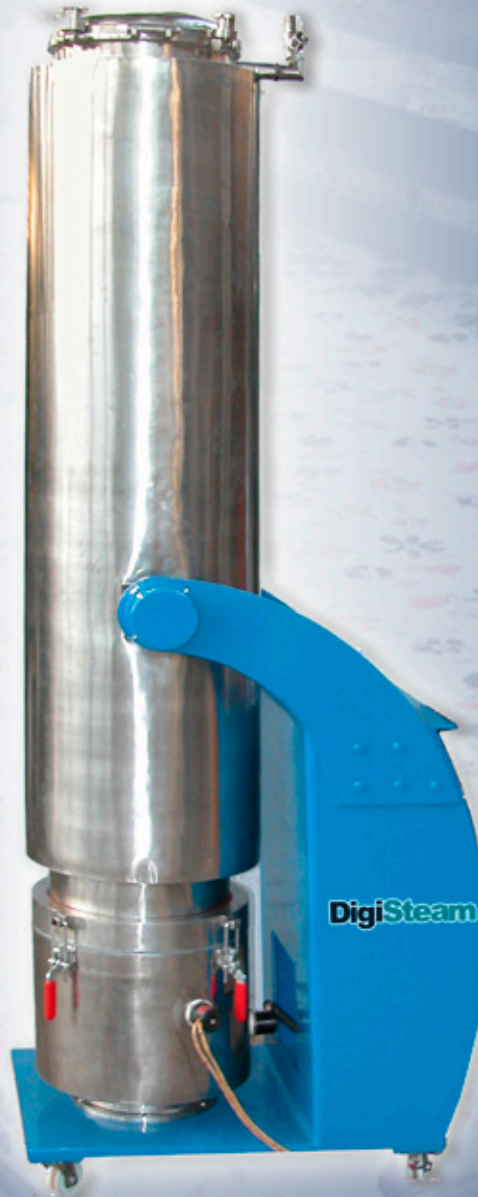

DigiSteam

MODEL	DigiSteam
Machine Size	W:31.5" x L:39.5" x H:90
Weight	440 lbs
Power	120 volts @ 40 amps
Working Width	71"